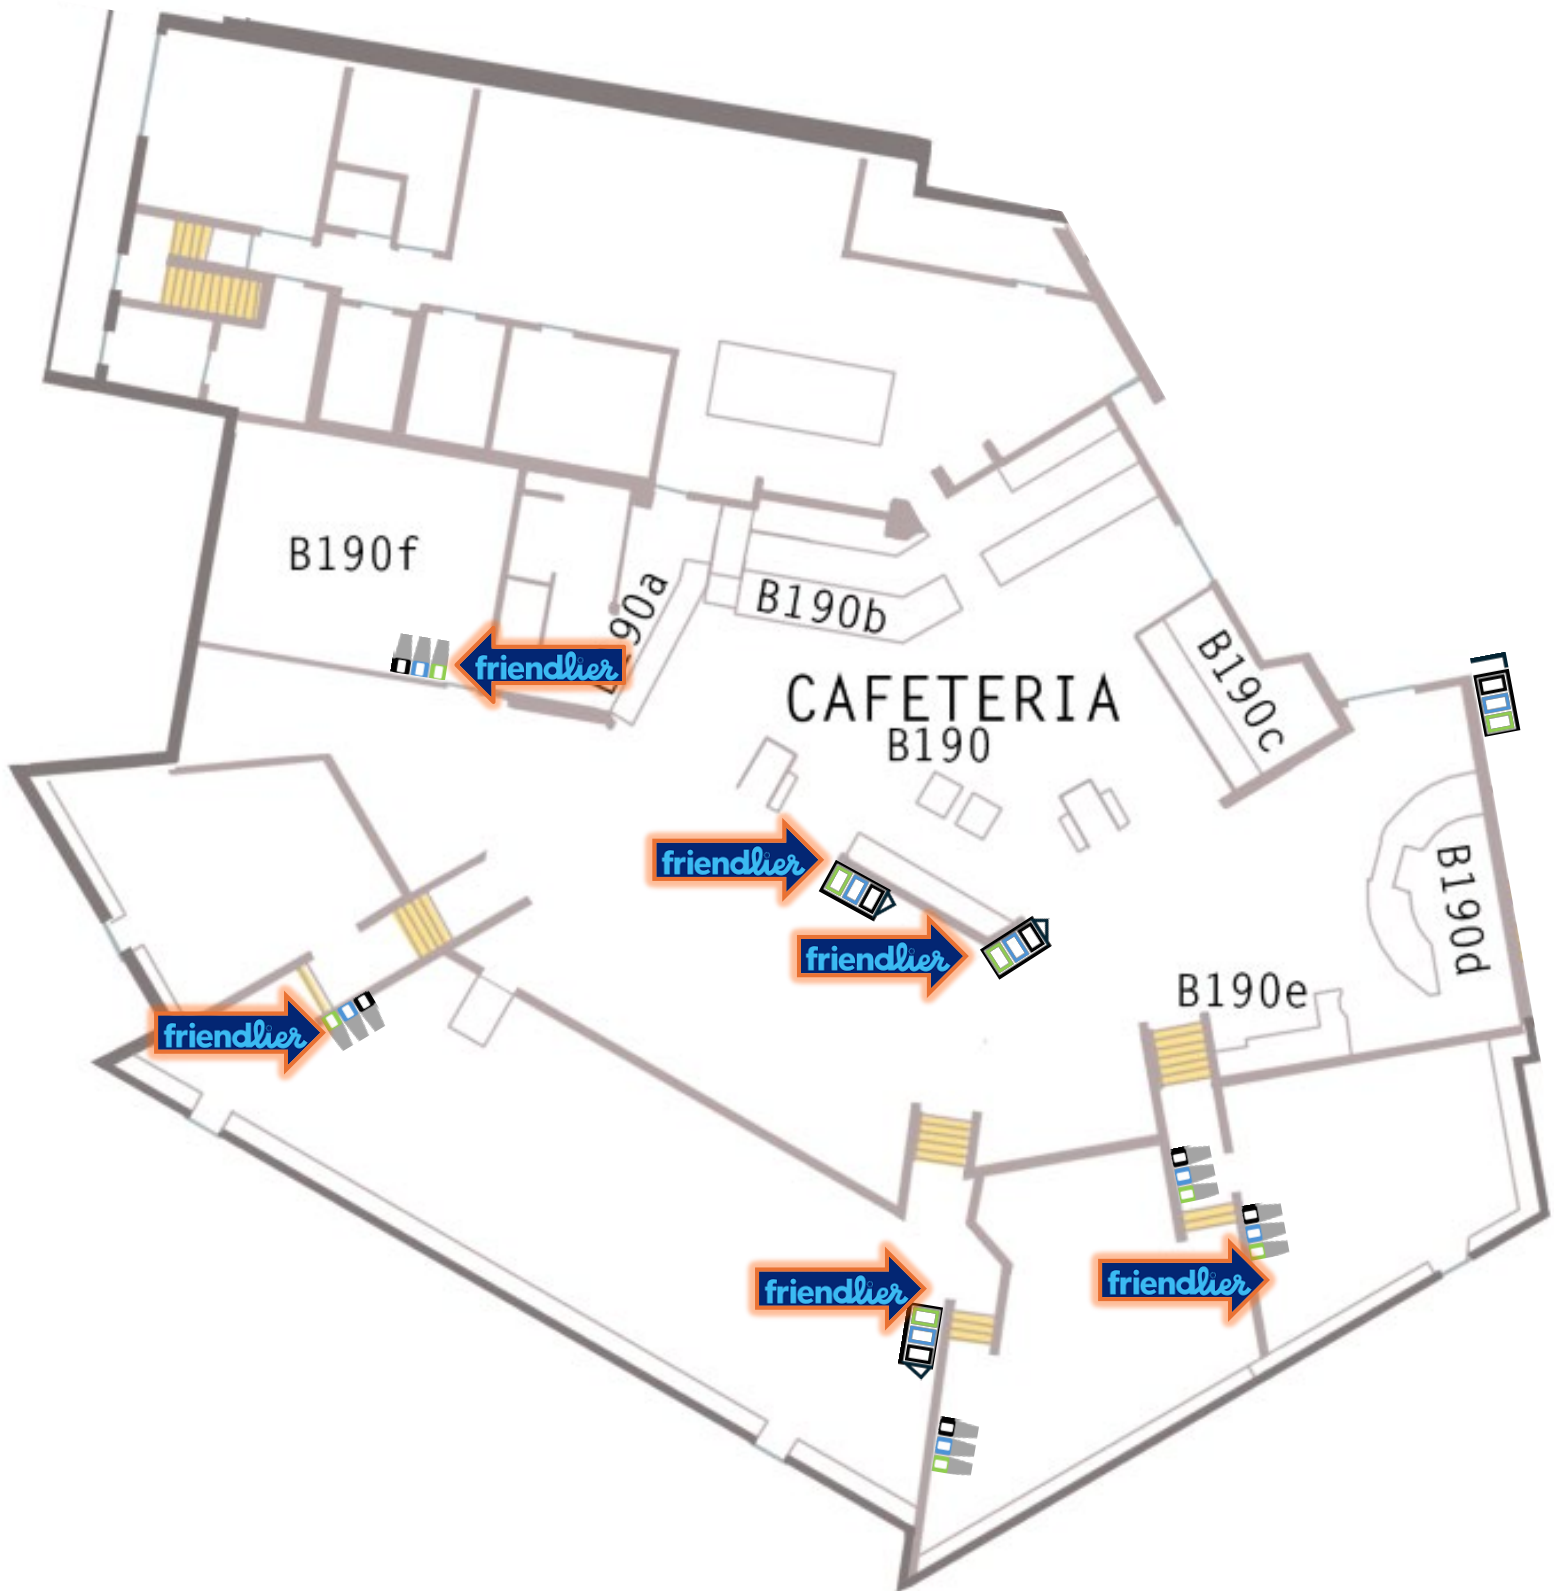

# Trafalgar Campus Cafeteria – B190 & Staff Lounge – B190f

LEGEND: Mission Zero 3-Stream Waste Station

Sheridan  
mission zero

Waste Watcher

MZ 3-Stream – Tilt Style

MZ 3-Stream – Slide Style

# Trafalgar Learning Commons

LEGEND: Mission Zero 3-Stream Waste Station

Waste Watcher

MZ 3-Stream – Tilt Style

MZ 3-Stream – Slide Style

# K-Wing Lunchroom /Kitchenette

LEGEND: Mission Zero 3-Stream Waste Station

Waste Watcher

Billi Box

MZ 3-Stream - Tilt Style

MZ 3-Stream - Slide Style