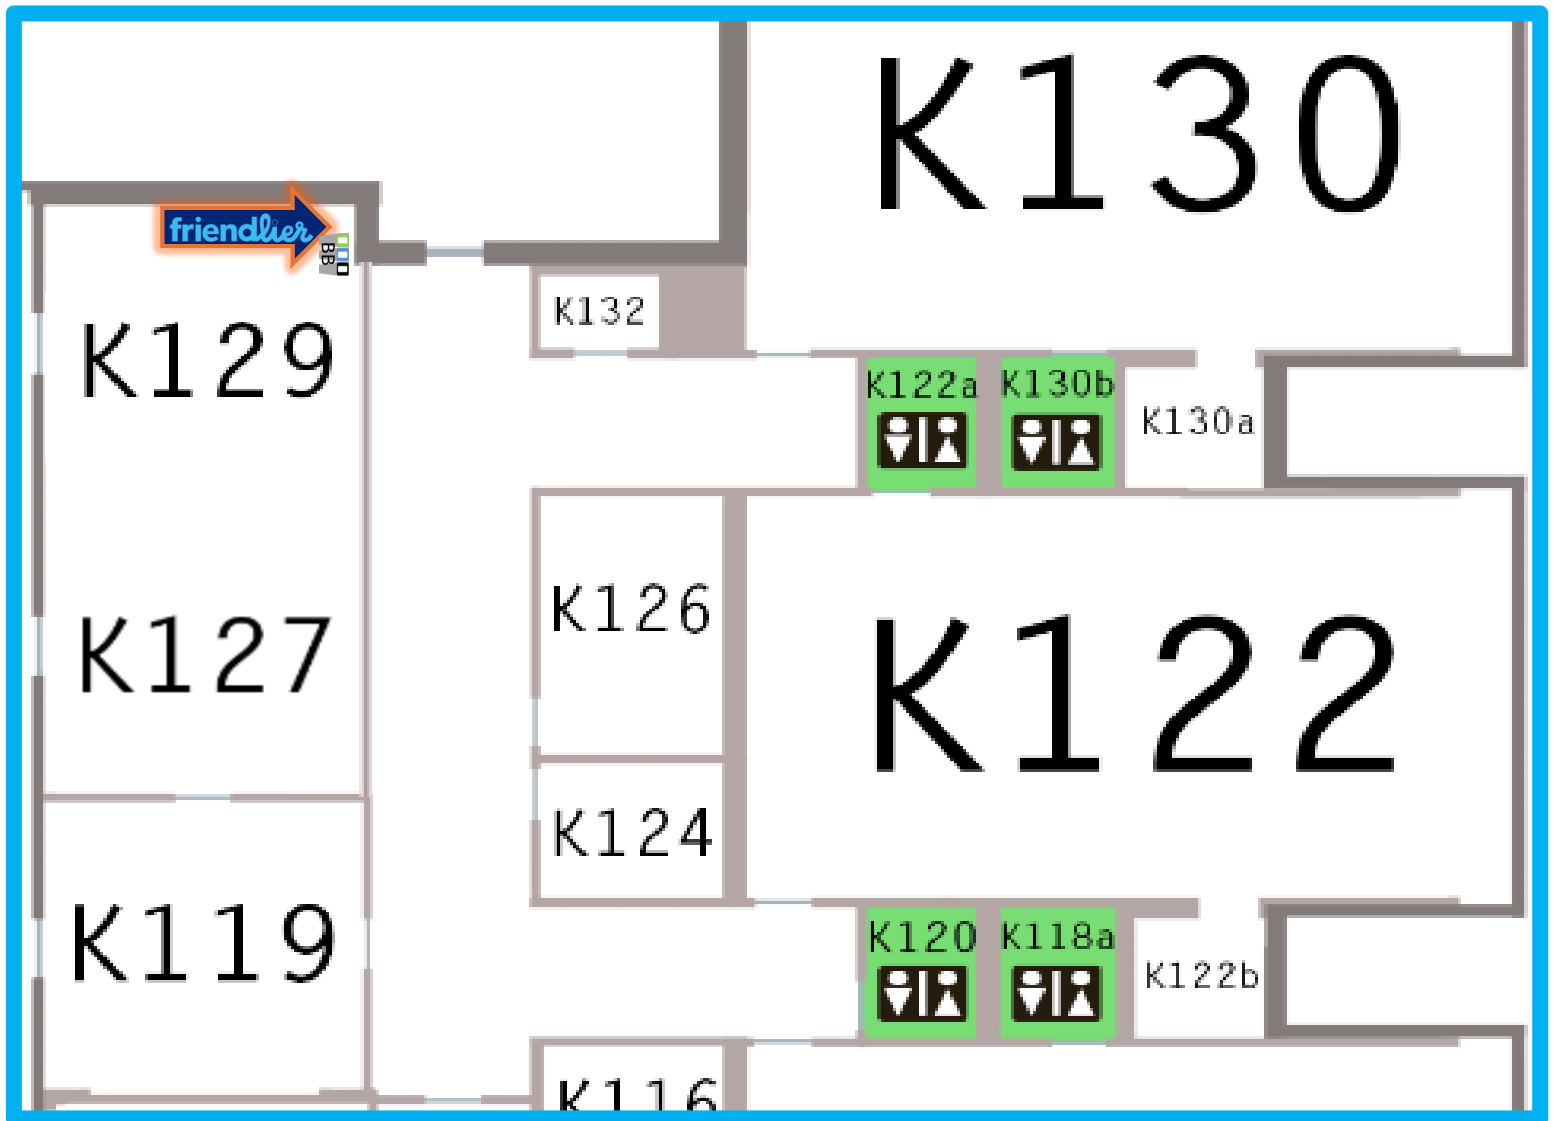

# Trafalgar Campus Cafeteria – B190 & Staff Lounge – B190f

LEGEND: Mission Zero 3-Stream Waste Station

Sheridan  
mission zero

Waste Watcher

MZ 3-Stream – Tilt Style

MZ 3-Stream – Slide Style

# Trafalgar Learning Commons

LEGEND: Mission Zero 3-Stream Waste Station

Waste Watcher

MZ 3-Stream – Tilt Style

MZ 3-Stream – Slide Style

# K-Wing Lunchroom /Kitchenette

LEGEND: Mission Zero 3-Stream Waste Station

Waste Watcher

Billi Box

MZ 3-Stream - Tilt Style

MZ 3-Stream - Slide Style