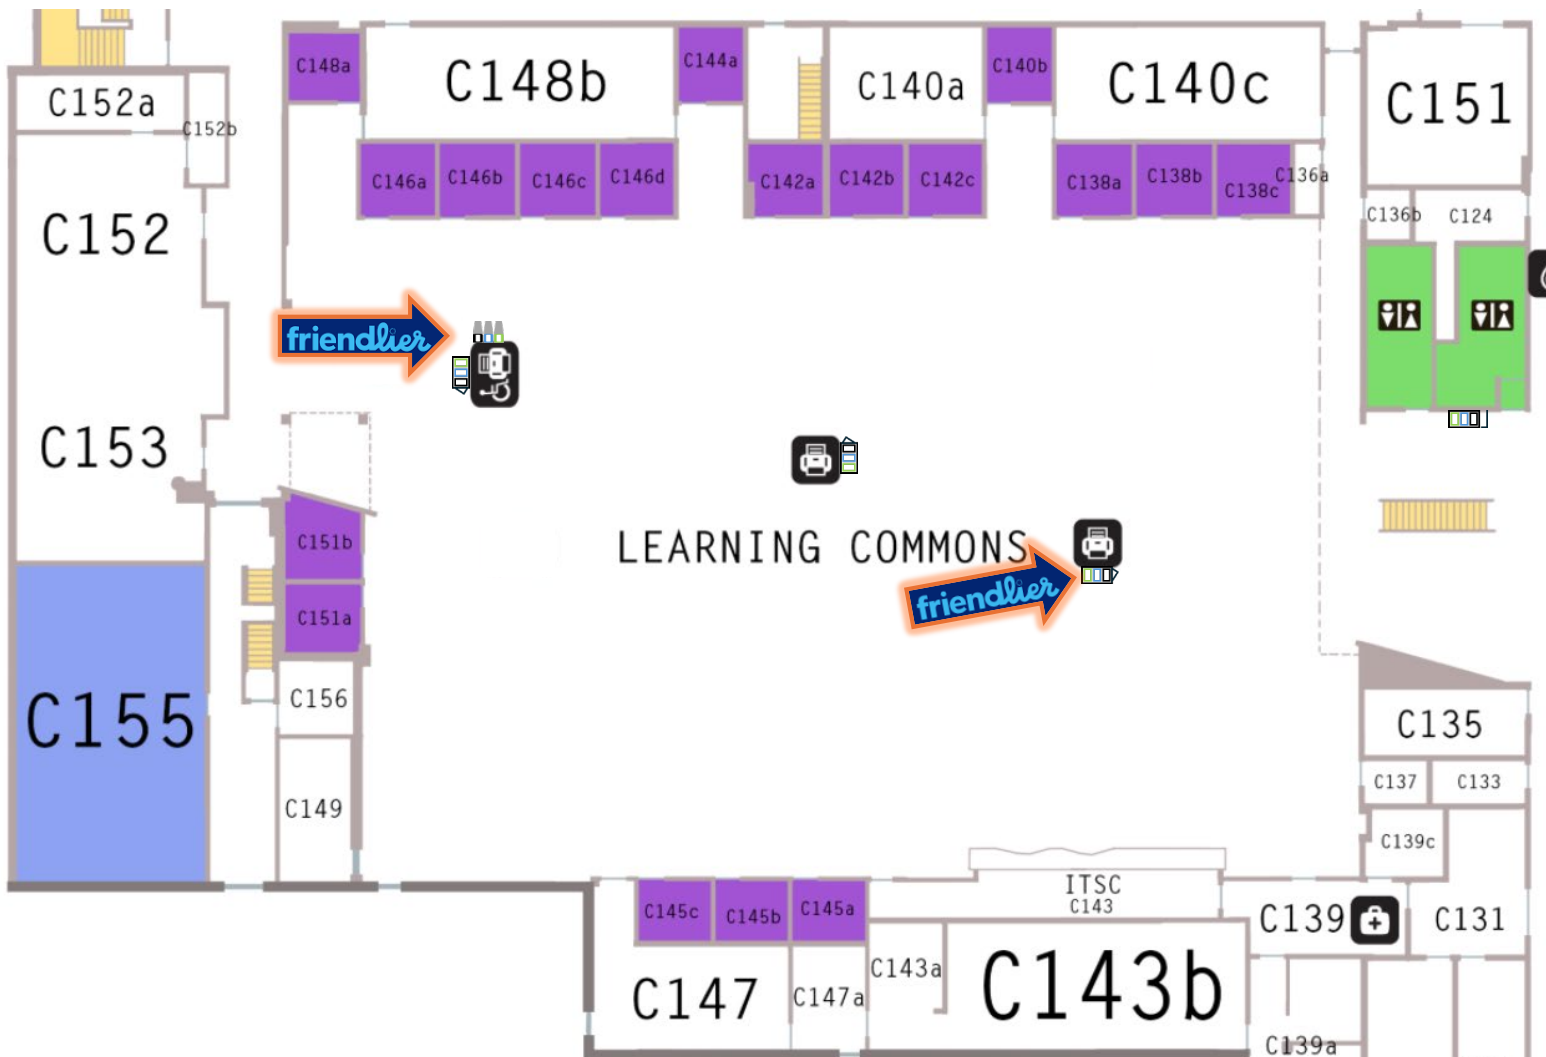

# Trafalgar Campus Cafeteria – B190 & Staff Lounge – B190f

LEGEND: Mission Zero 3-Stream Waste Station

Sheridan  
mission zero

Waste Watcher

MZ 3-Stream – Tilt Style

MZ 3-Stream – Slide Style

# Trafalgar Learning Commons

LEGEND: Mission Zero 3-Stream Waste Station

Waste Watcher

MZ 3-Stream – Tilt Style

MZ 3-Stream – Slide Style

# K-Wing Lunchroom /Kitchenette

LEGEND: Mission Zero 3-Stream Waste Station

Waste Watcher

Billi Box

MZ 3-Stream - Tilt Style

MZ 3-Stream - Slide Style