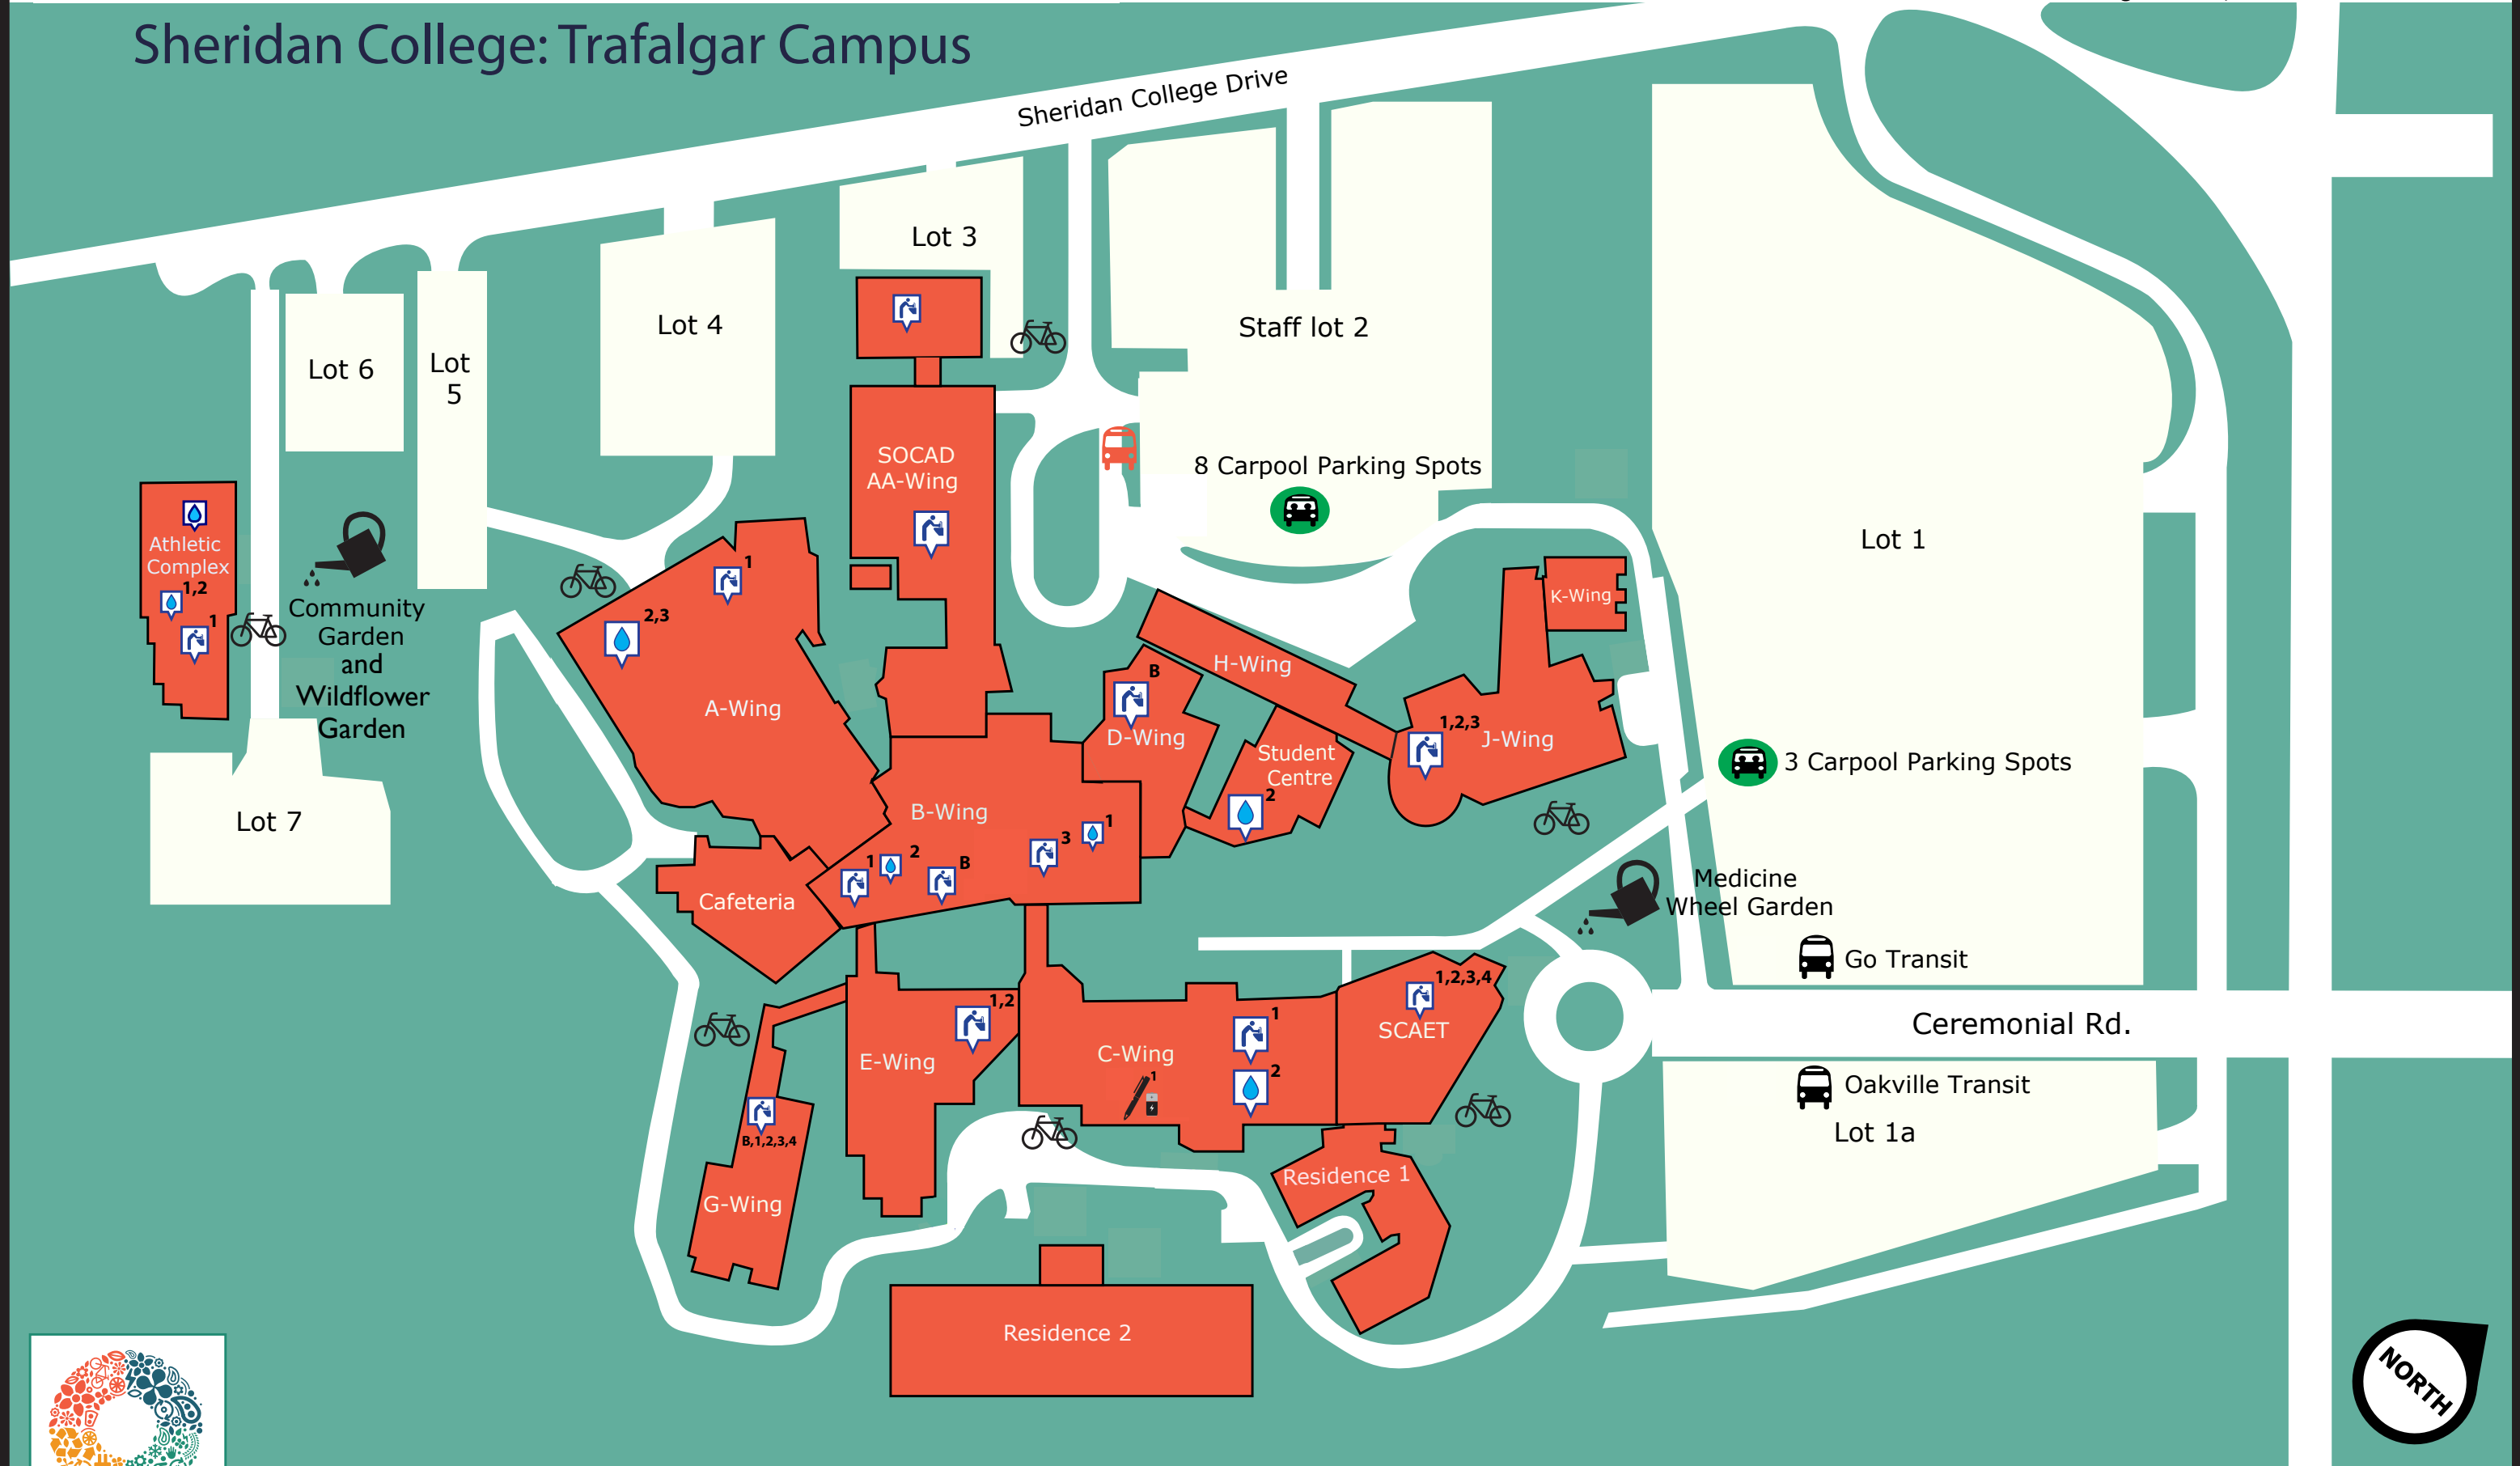

Sustainability Map

Revised: August 15th, 2019

Sheridan College: Trafalgar Campus

-  Bike Rack
-  Carpool Parking Spots
-  Bus Stop
-  Shuttle Bus Stop (to Davis)
-  Water Bottle Refill Station
-  Water Fountain or Cooler
-  Writing Instrument Recycle Station
-  Battery Recycle Bin
-  Garden