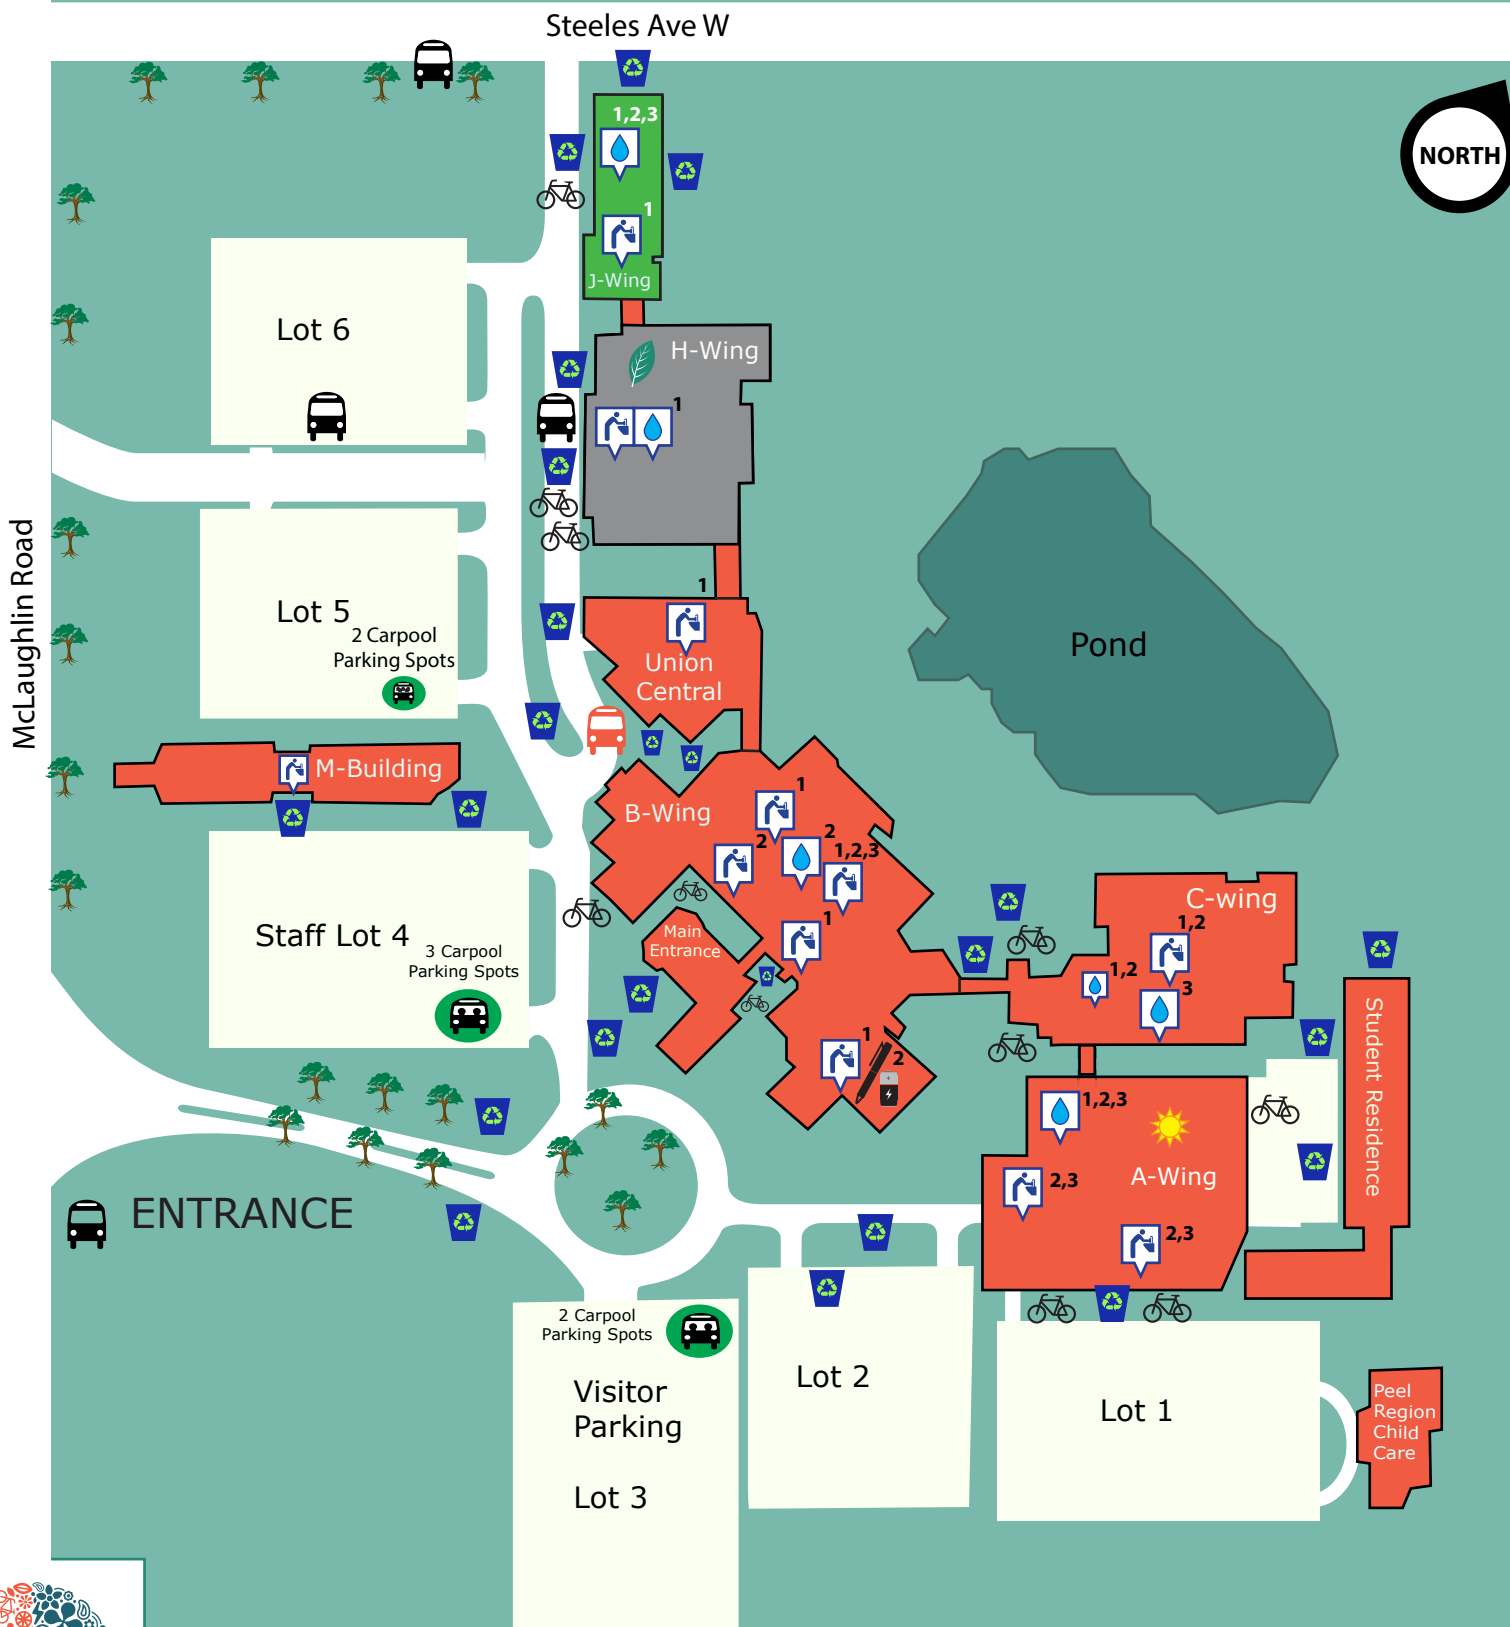

Sustainability Map

Sheridan College: Davis Campus

-  Bike Rack
-  Bus Stop
-  Water Bottle Refill Station
-  Writing Instrument Recycle Station
-  Green Wall
-  Inter-Campus Shuttle
-  Water Fountain or Cooler
-  Battery Disposal
-  Solar Panels
-  Carpool Parking Spots
-  Outdoor Zero Waste Station
-  LEED Certified
-  LEED Silver