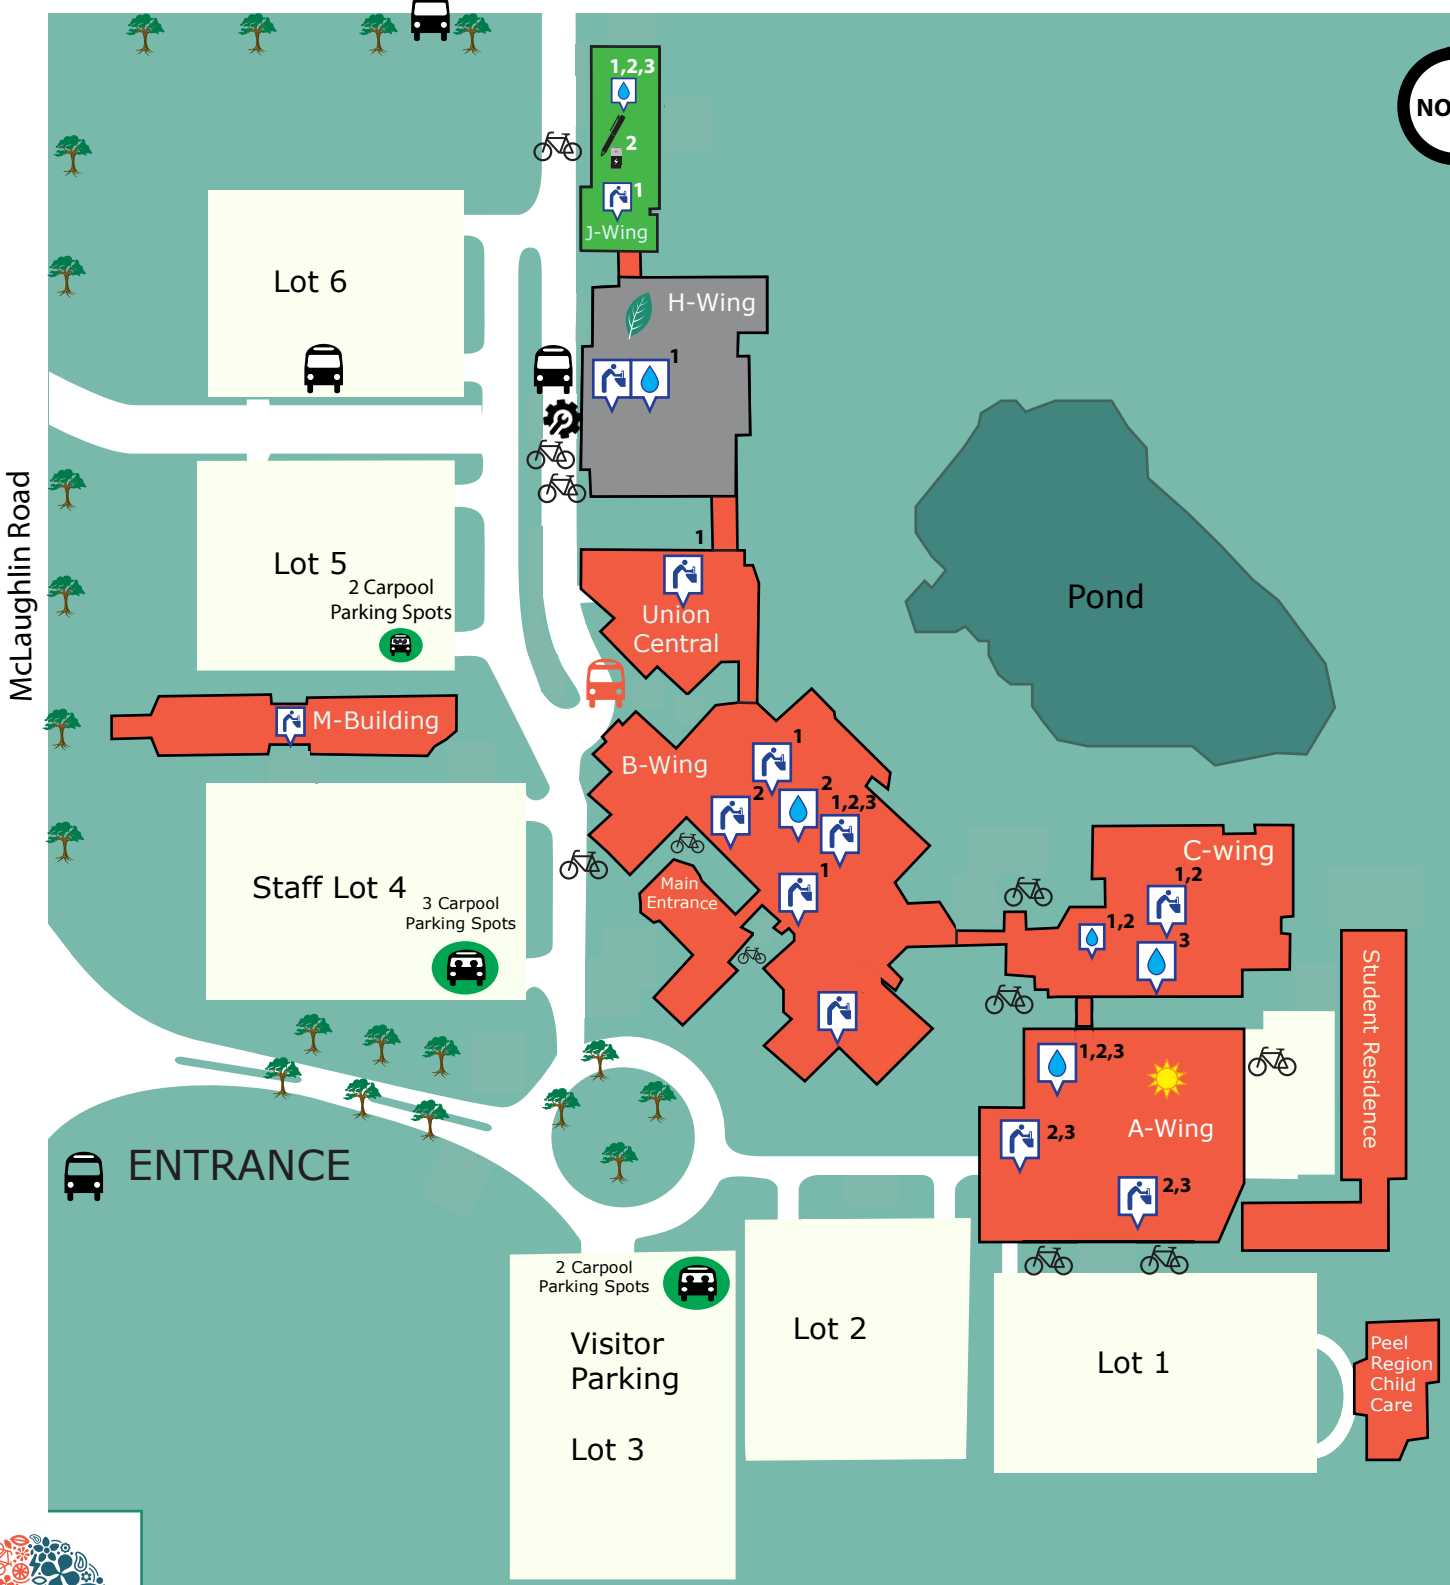

Sustainability Map

Revised: August 15, 2019

Sheridan College: Davis Campus

Steeles Ave W

- | | | | |
|--------------|-----------------------|-----------------------------|------------------------------------|
| Bike Rack | Bus Stop | Water Bottle Refill Station | Writing Instrument Recycle Station |
| Green Wall | Shuttle Bus Stop | Water Fountain or Cooler | Battery Recycle Bin |
| Solar Panels | Carpool Parking Spots | Bike Fix-it Station | LEED Certified |
| | | | LEED Silver |