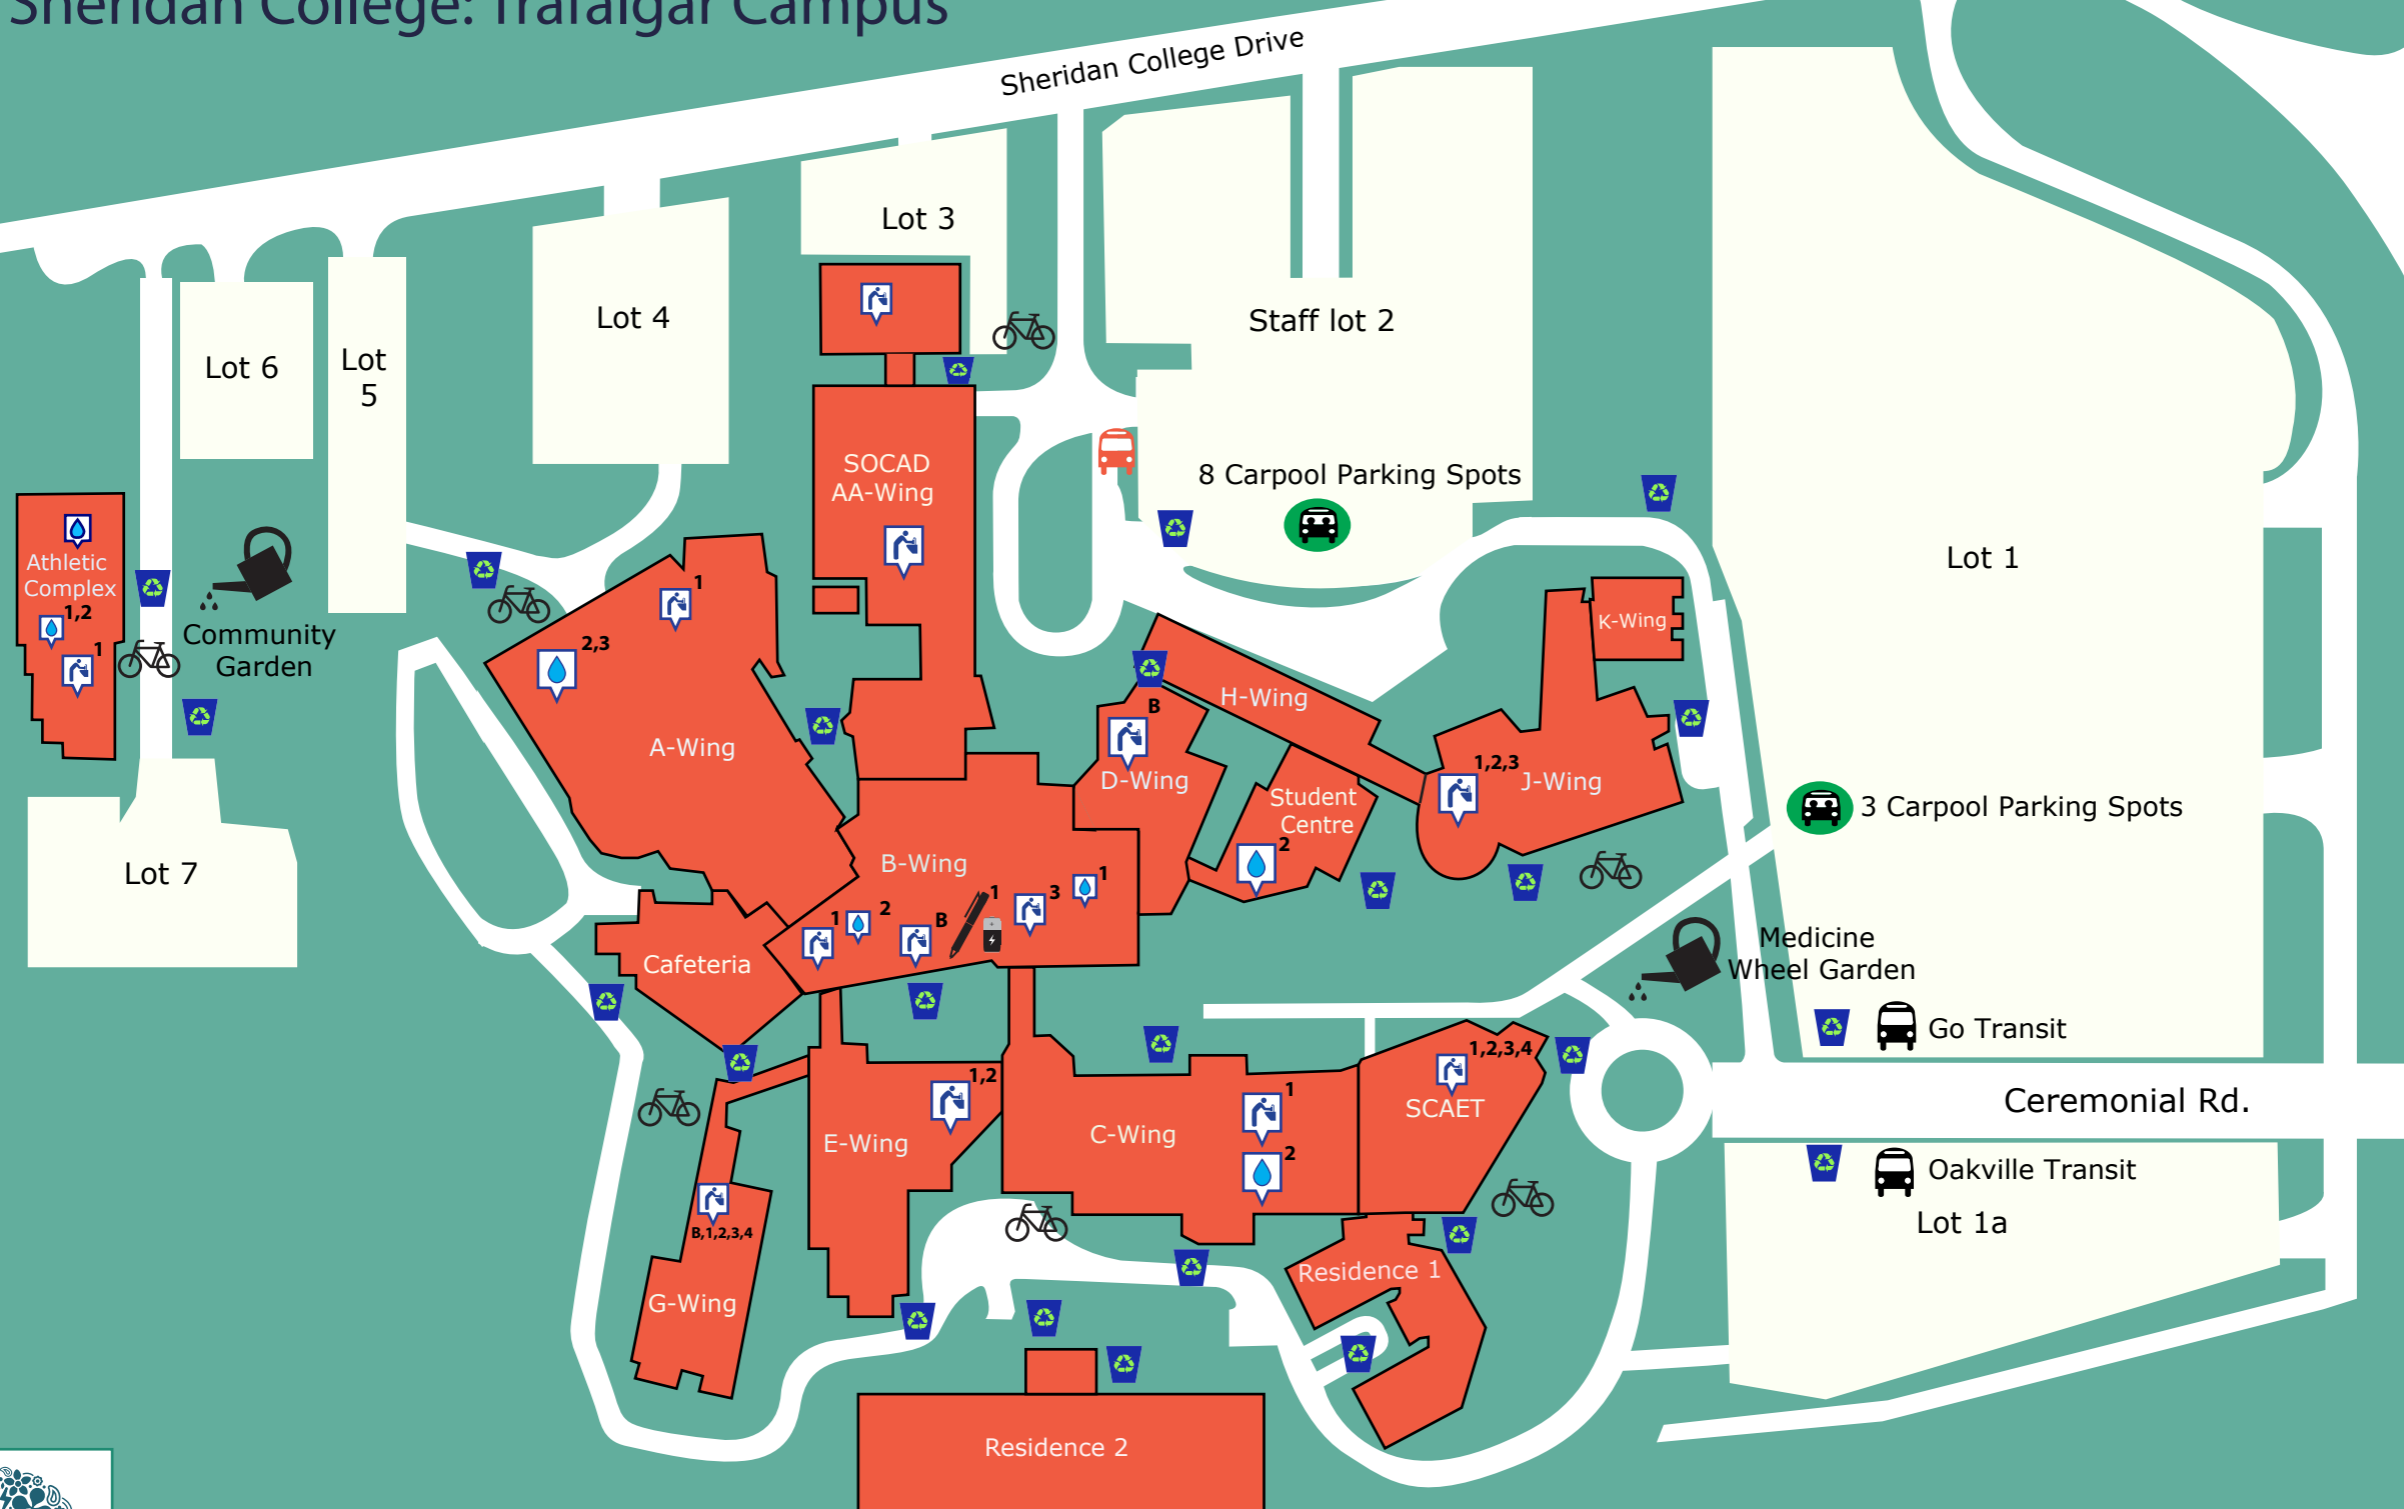

Sustainability Map

Sheridan College: Trafalgar Campus

-  Bike Rack
-  Carpool Parking Spots
-  Bus Stop
-  Inter-Campus Shuttle
-  Water Bottle Refill Station
-  Water Fountain or Cooler
-  Outdoor Zero Waste Station
-  Garden
-  Writing Instrument Recycle Station
-  Battery Disposal