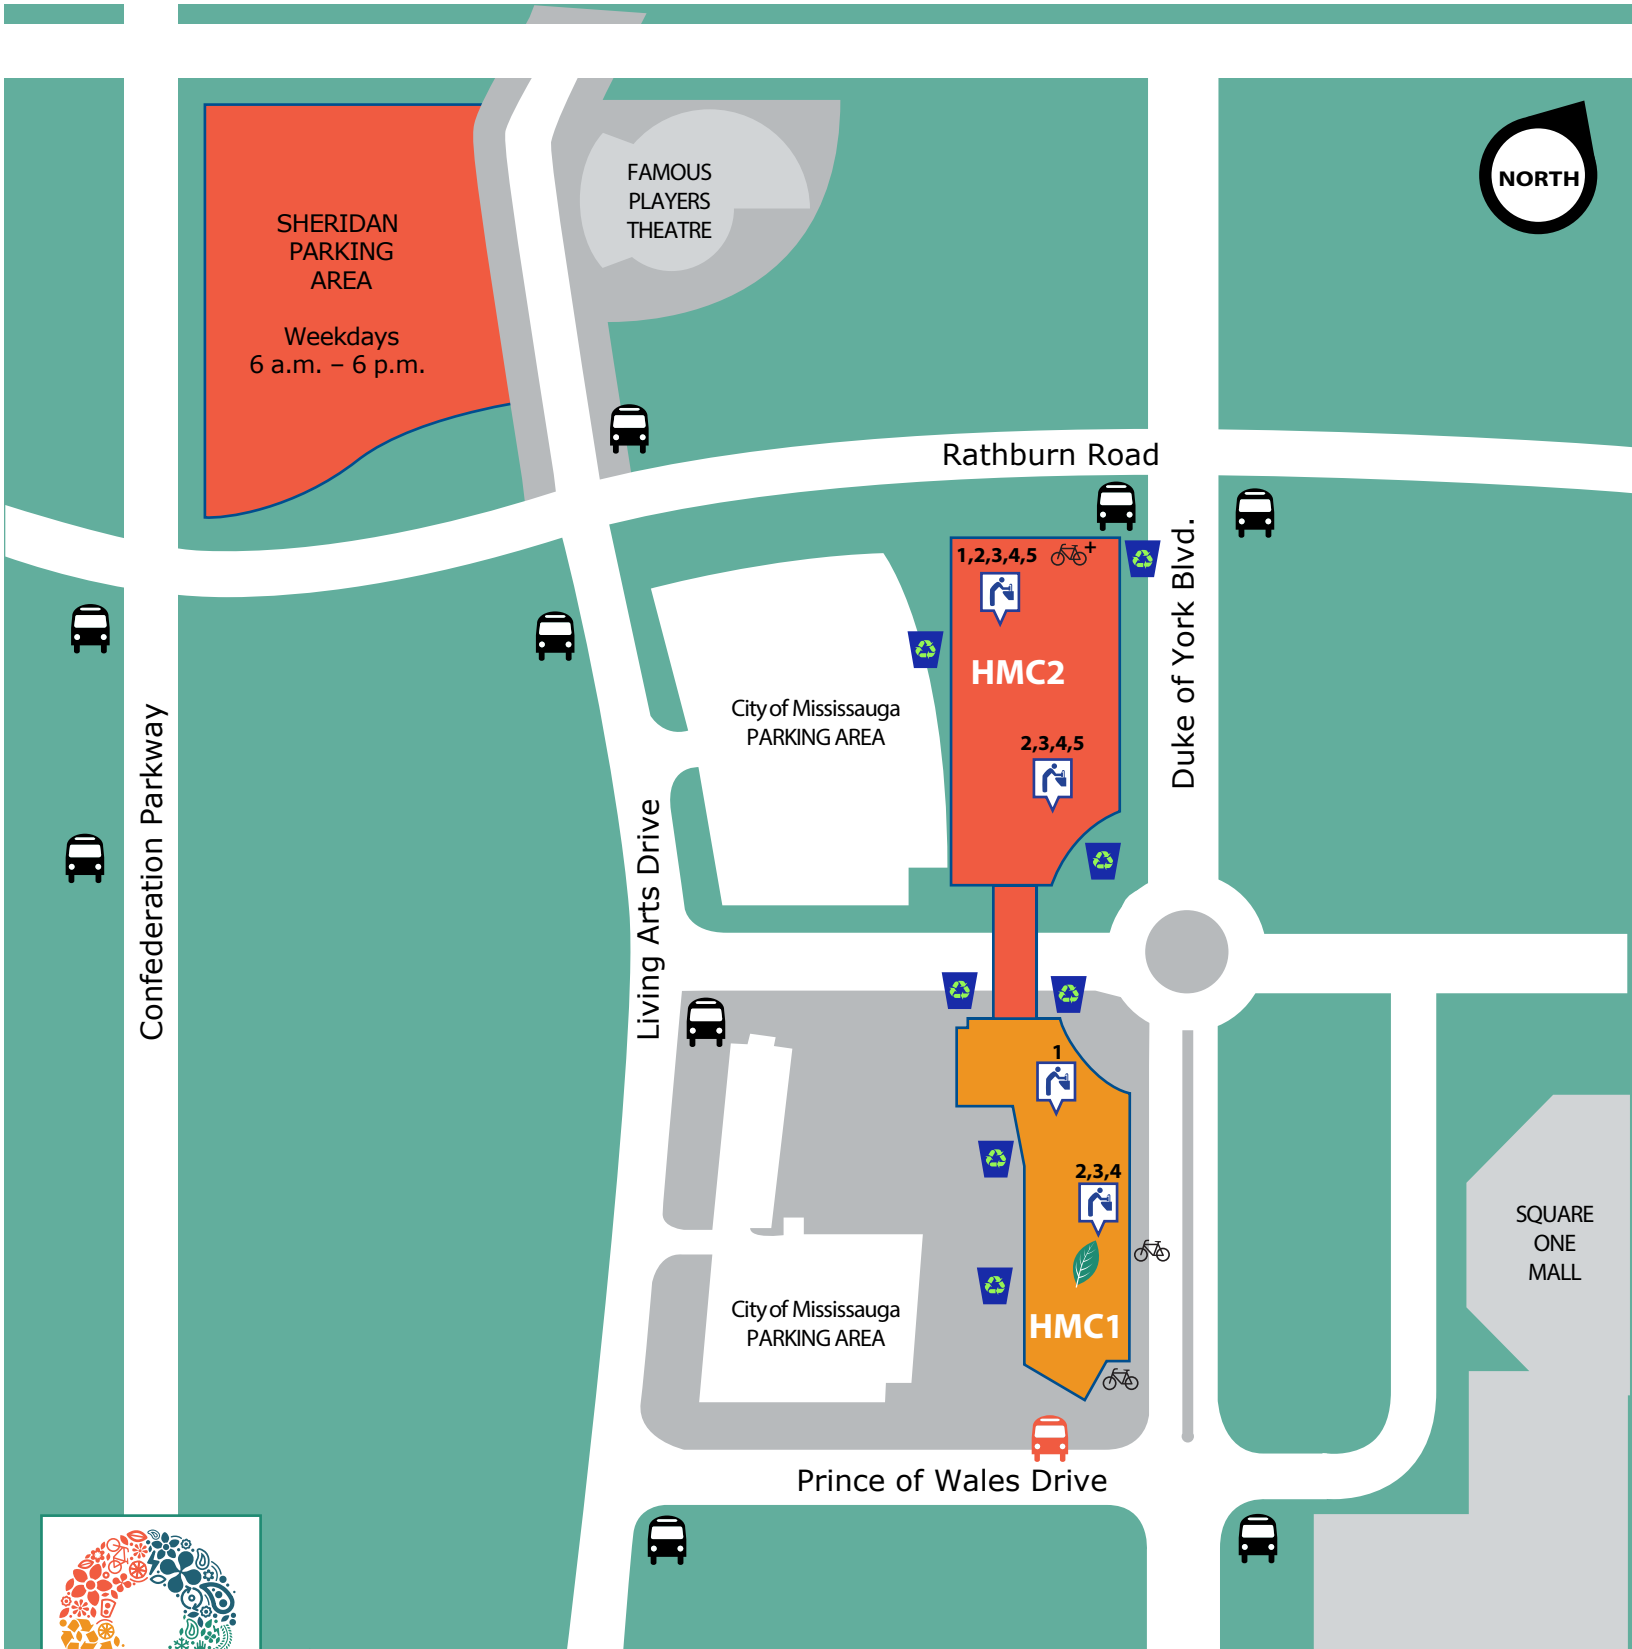

Sustainability Map

Sheridan College: Hazel McCallion Campus

403 HWY

- Bike Rack (+ means indoor)
- Water Fountain
- Inter-Campus Shuttle
- LEED Gold Rated
- Green Wall
- Outdoor Zero Waste Station
- Bus Stop