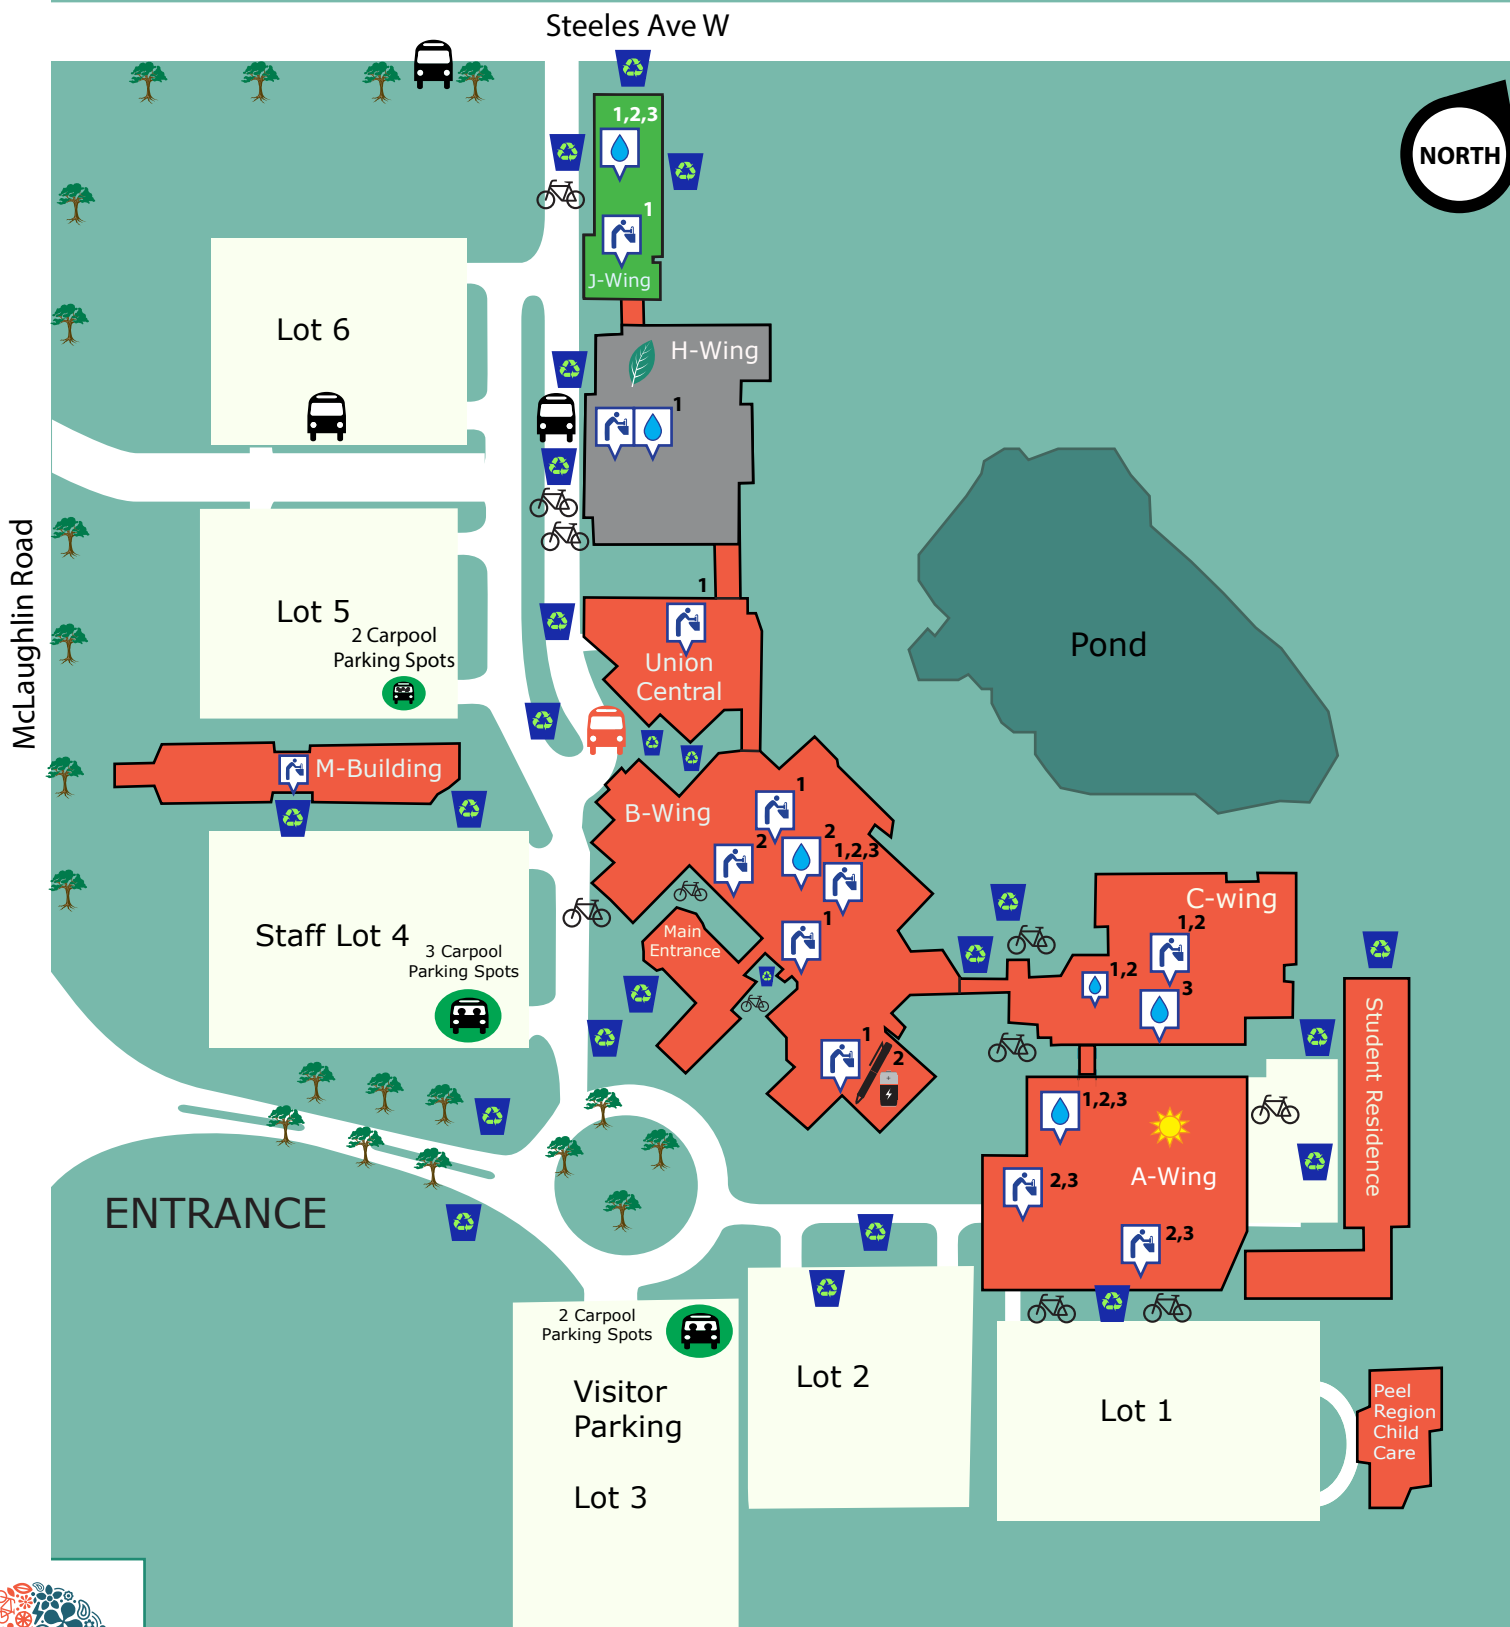

Sustainability Map

Sheridan College: Davis Campus

- | | | | |
|--------------|-----------------------|-----------------------------|------------------------------------|
| Bike Rack | Bus Stop | Water Bottle Refill Station | Writing Instrument Recycle Station |
| Green Wall | Inter-Campus Shuttle | Water Fountain or Cooler | Battery Disposal |
| Solar Panels | Carpool Parking Spots | Outdoor Zero Waste Station | LEED Certified |
| | | | LEED Silver |